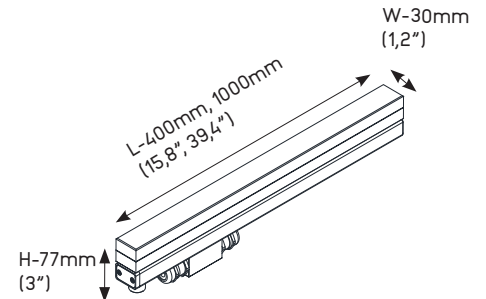

Step Up Slim

Specification Sheet

UL STD 1598
IP67

LUMINAIRE FEATURES

Design and Application

- Architectural and landscape lighting
- Recessed floor installation
- Gravel, soil or concrete installation
- UL STD 1598, IP67, Wet location, drive over rated 3000 kg (6600lb)

Performance

- IK10, laminated & tempered glass, chemically etched
- 12m (39.37') continuous run from one power supply (6m (19.69') left + 6m (19.69') right)
- Stainless steel type 304 body
- Snap in installation with no exposed hardware
- Galvanic current protection (installation housing)
- Lifetime TM-21 @85C L90(9K)=60500h
- Supplied with oil and water resistant feed which length matches the length of a fixture
- CRI: > 85
- 2 Step MacAdam

Safety

- Remote power supply
- Low voltage operation
- Recessed installation

Sustainability

- Recyclable material
- Replaceable led module

Installation housing

- SL315 - 401mm (15,8")
- SL317 - 1001mm (39,4")

Accessories

- 200886 - Removal tool

Power supplies

- List of proposed power supplies that are to be ordered separately.
- Click [here](#) for list of available drivers.
- Click [here](#) for voltage drop and distances.

Click [here](#) to download fixture installation manual.
Click [here](#) to download housing installation manual.
Click [here](#) to download CAD file.
Click [here](#) to download IES-LTD data.