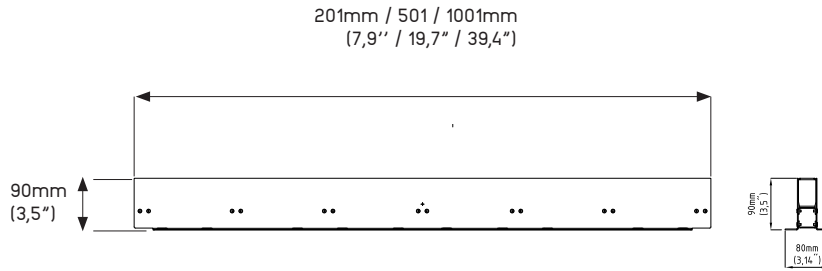

Step Up Slim

INSTALLATION DETAILS

Installation housing - SL315 / SL317

Note:
For details on specific depths, tiling thickness and other please refer to both Installation instructions for fixture and housing.